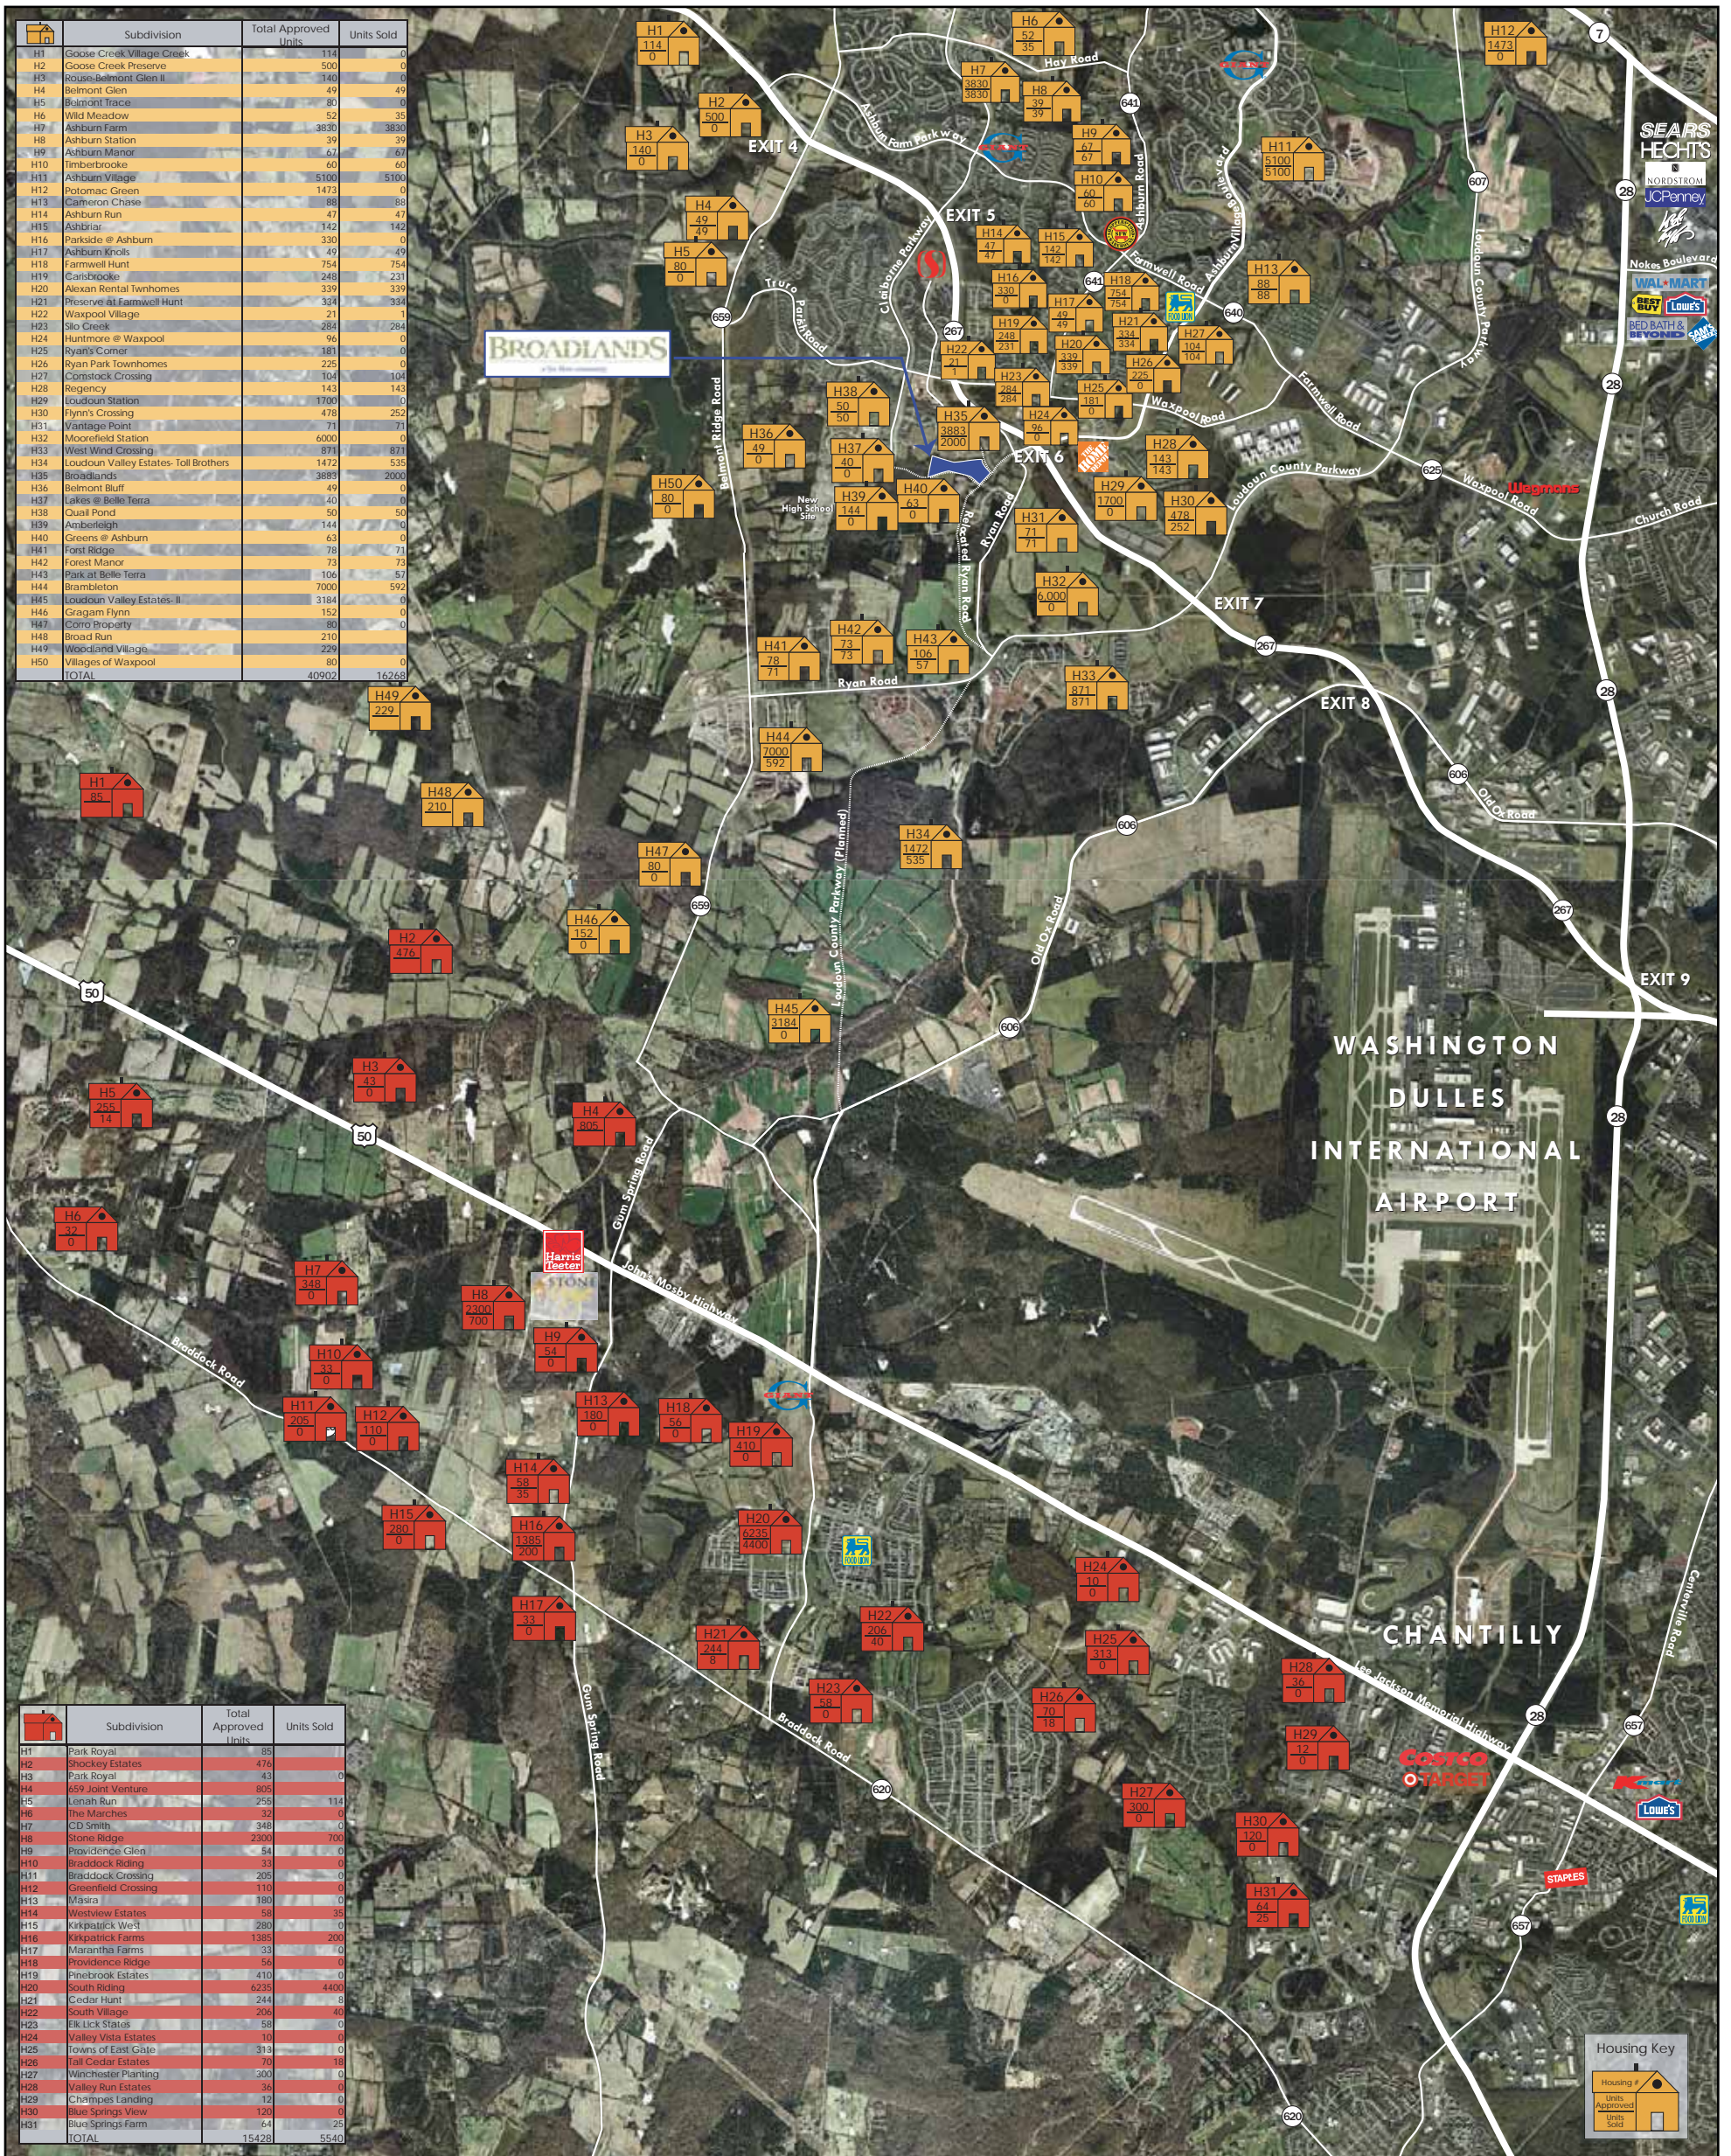

HOUSING STUDY ♦ DULLES SOUTH ♦ LOUDOUN COUNTY ♦ VIRGINIA

BROADLANDS

a Van Metre community